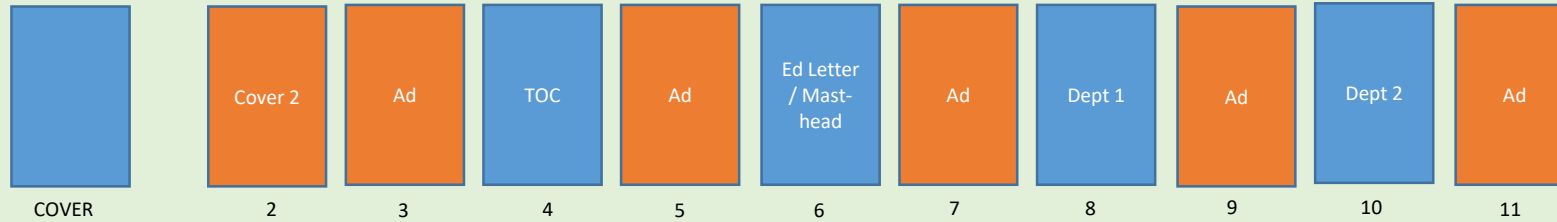

32 Page Self-Cover

Mock Magazine Pagination

Option A: Equal Section Weighting | 13 Ad Pages | 19 Edit Pages | 40% Ad/Edit Ratio

Front of the Book