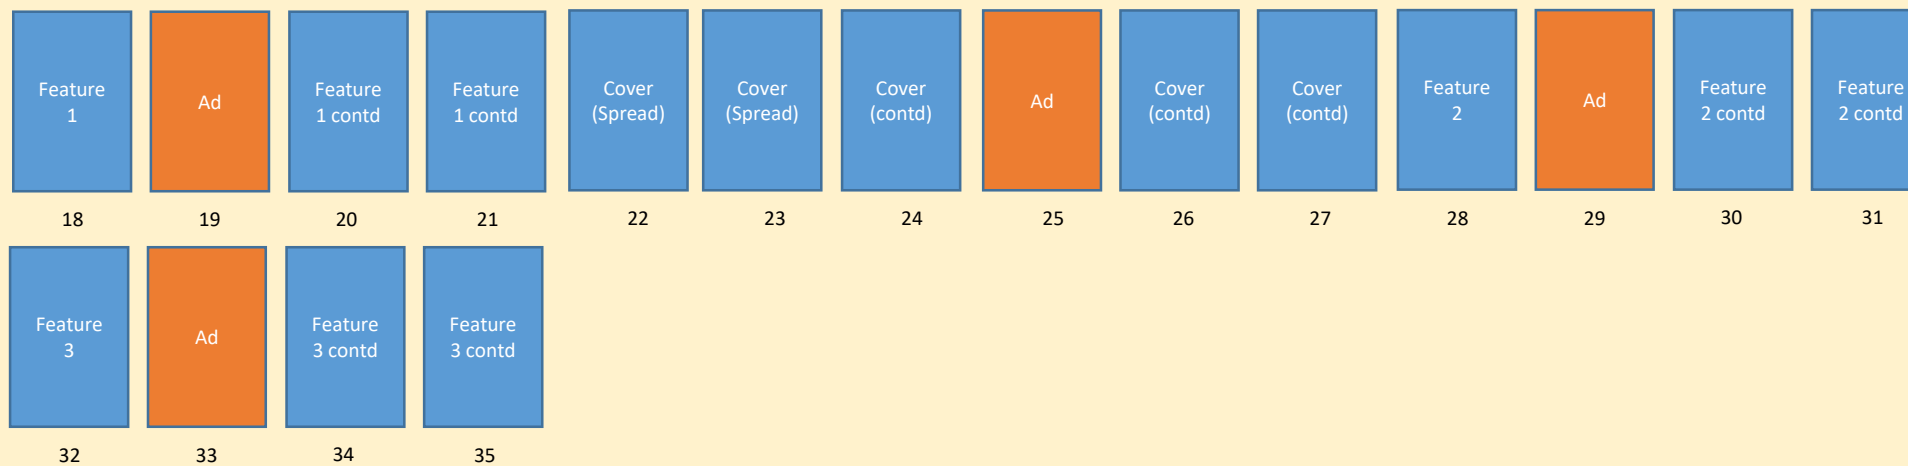

Feature Well