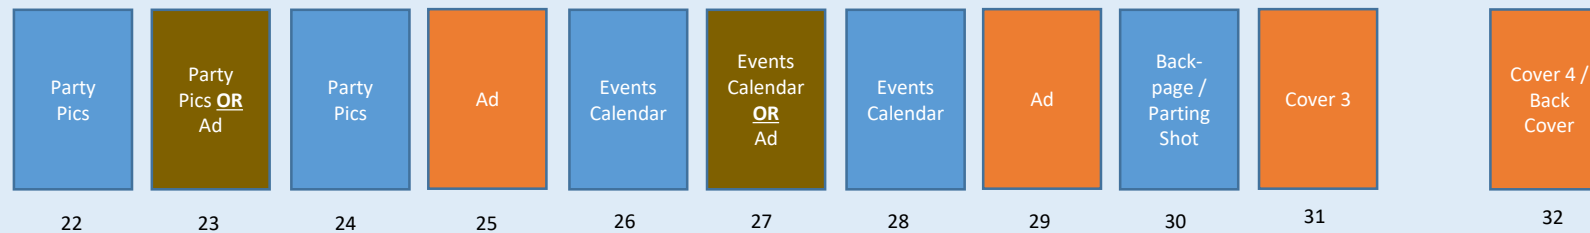

Back of the Book