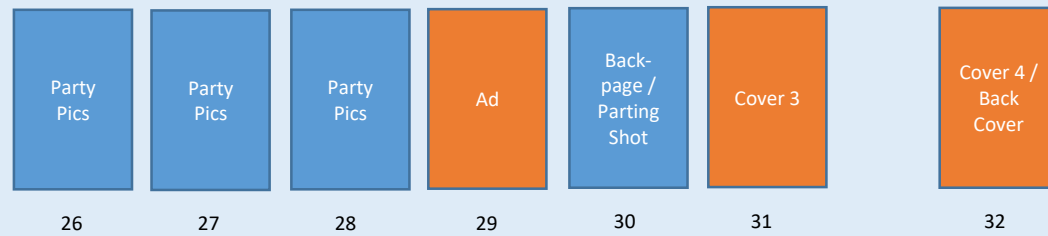

Back of the Book