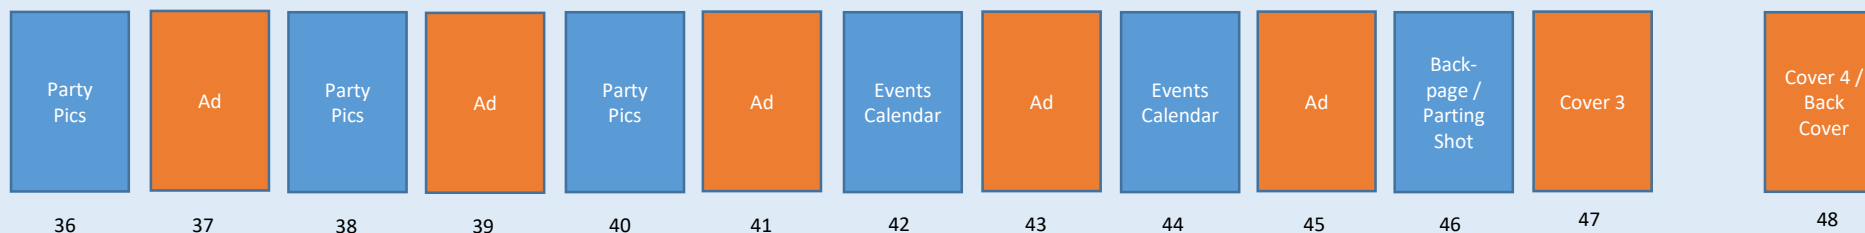

Back of the Book