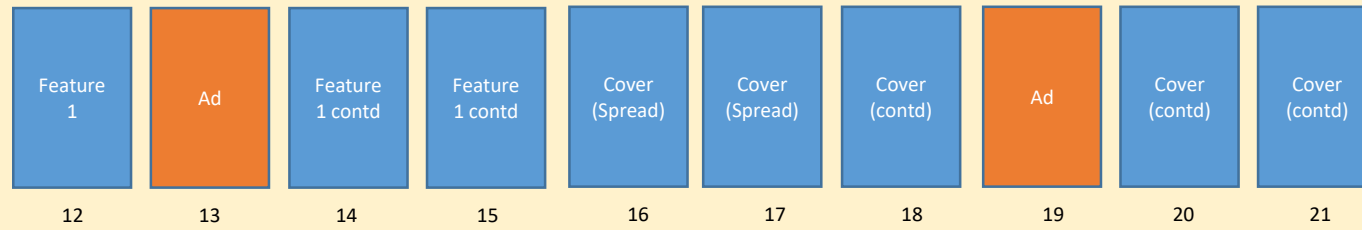

Feature Well